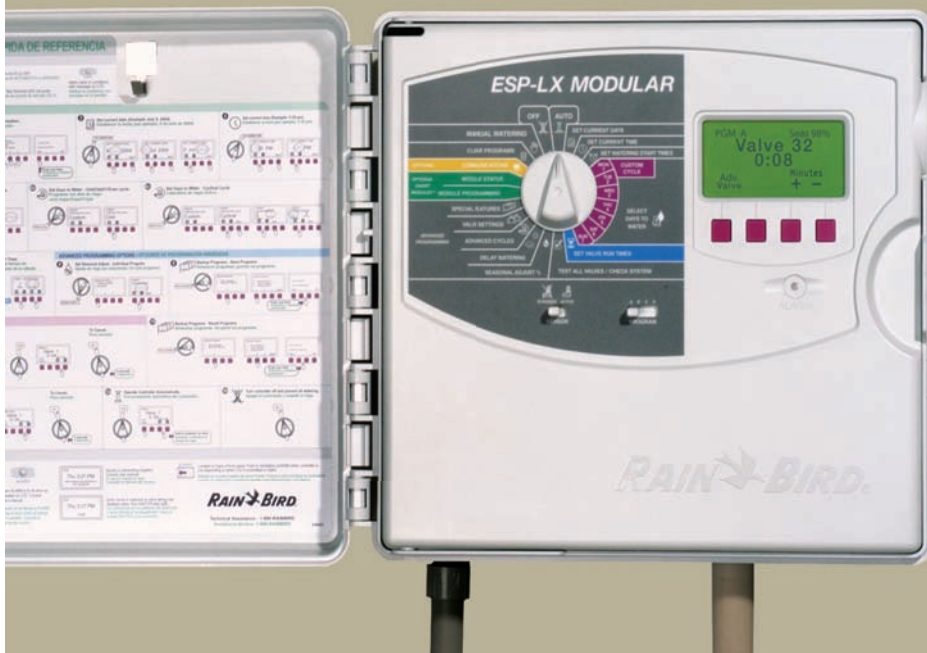

# One Controller. Any Installation.

Residential

Commercial

Municipal

Add 4- or 8-station modules to expand up to 32 stations without powering down.

## Install Confidence:® Install Rain Bird® ESP-LX Modular Controllers.

### Flexible

Takes the headache out of matching the controller to the installation. Its modular design makes it perfect for the most straightforward installation, or for complex installations up to 32 stations.

### Reliable

Inside and out, this controller is designed to virtually eliminate callbacks.